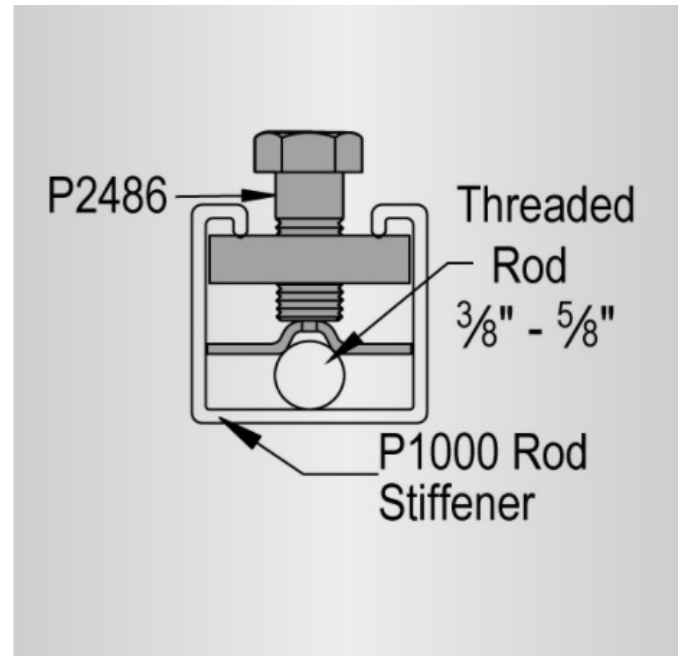

ROD STIFFENER

KH-SRS38-58

Part No.	Rod Size	Finish	Product Weight / Piece (lbs)
KH-SRS38-58	3/8" THRU 5/8" R	EG	.016