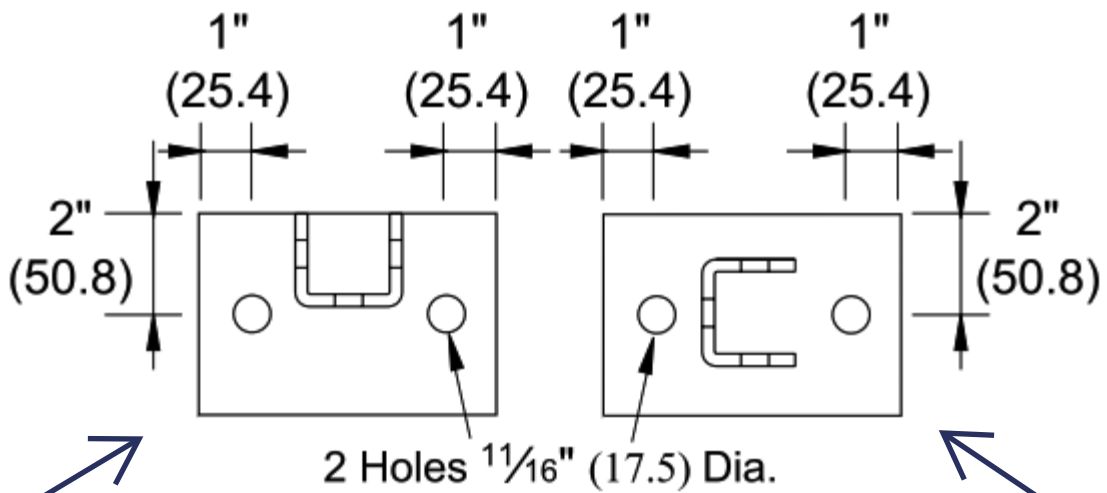

**POST BASE**

Wt/100 pcs: 358 Lbs (162.4 kg)

**KH-6HPB6X4**

**KH-6HFLPB4X6**