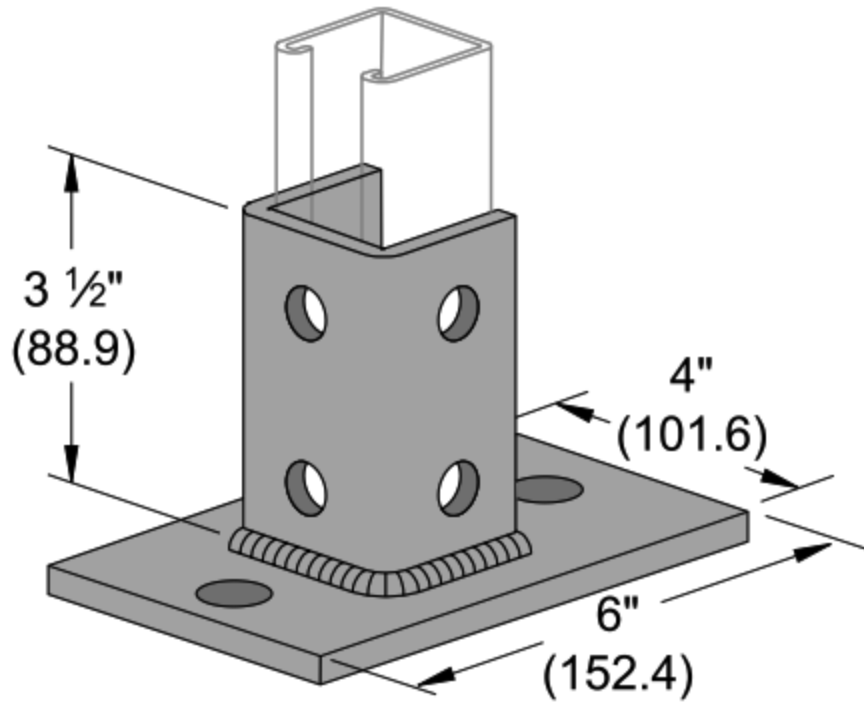

**POST BASE**

Wt/100 pcs: 358 Lbs (162.4 kg)

**KH-6HPB6X4**

**KH-6HFLPB4X6**